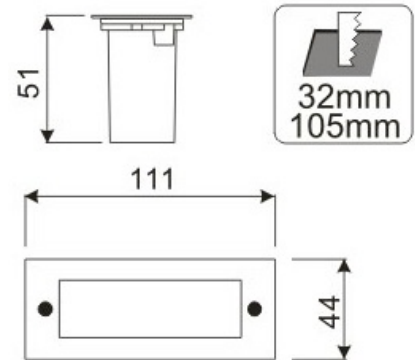

LED Recessed Lighting – LR-R00145

Model No.	LR-R00145
LED Type	5mm
LED Q'TY.	12
Beam Angle	-
Minimum luminous flux(lm)	60
Voltage	120-240V
LED Watt	1W
Environmental Temperature	- 20°C~60°C
Environmental Humidity	0%-95%
Safety Class	I
Safety Type	IP54
Material	ST304+Aluminium
Driver	Included